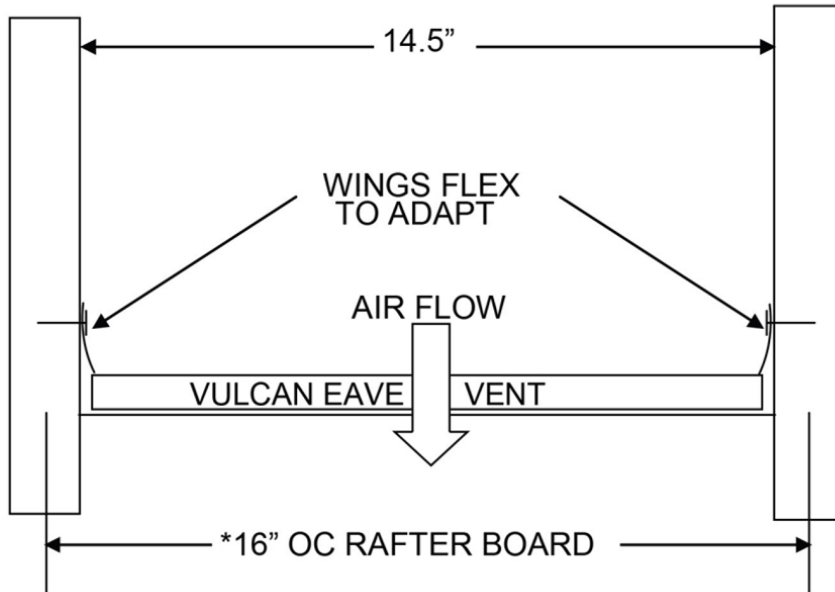

**TOP VIEW—INSTALLED**

\*This dimension varies depending on how consistently the trusses are laid out.

 <b>NEW CAL</b> METALS INC. <small>FORMERLY SUNTER MFG</small>	3.5" x 14" Vulcan Eave Vent	
	DATE: 12/12/18	V1.1
	Model#: VE3514	
	<b>Installation Instructions</b>	