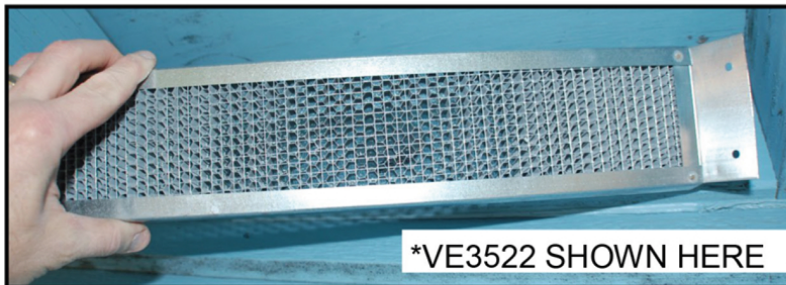

**TOP VIEW—INSTALLED**

\*This dimension varies depending on how consistently the trusses are laid out.

 <b>NEW CAL</b> METALS INC. <small>FORMERLY SUNTER MFG</small>	3.5" x 14" Vulcan Eave Vent	
	DATE: 12/12/18	V1.1
	Model#: VE3514	
	<b>Installation Instructions</b>	